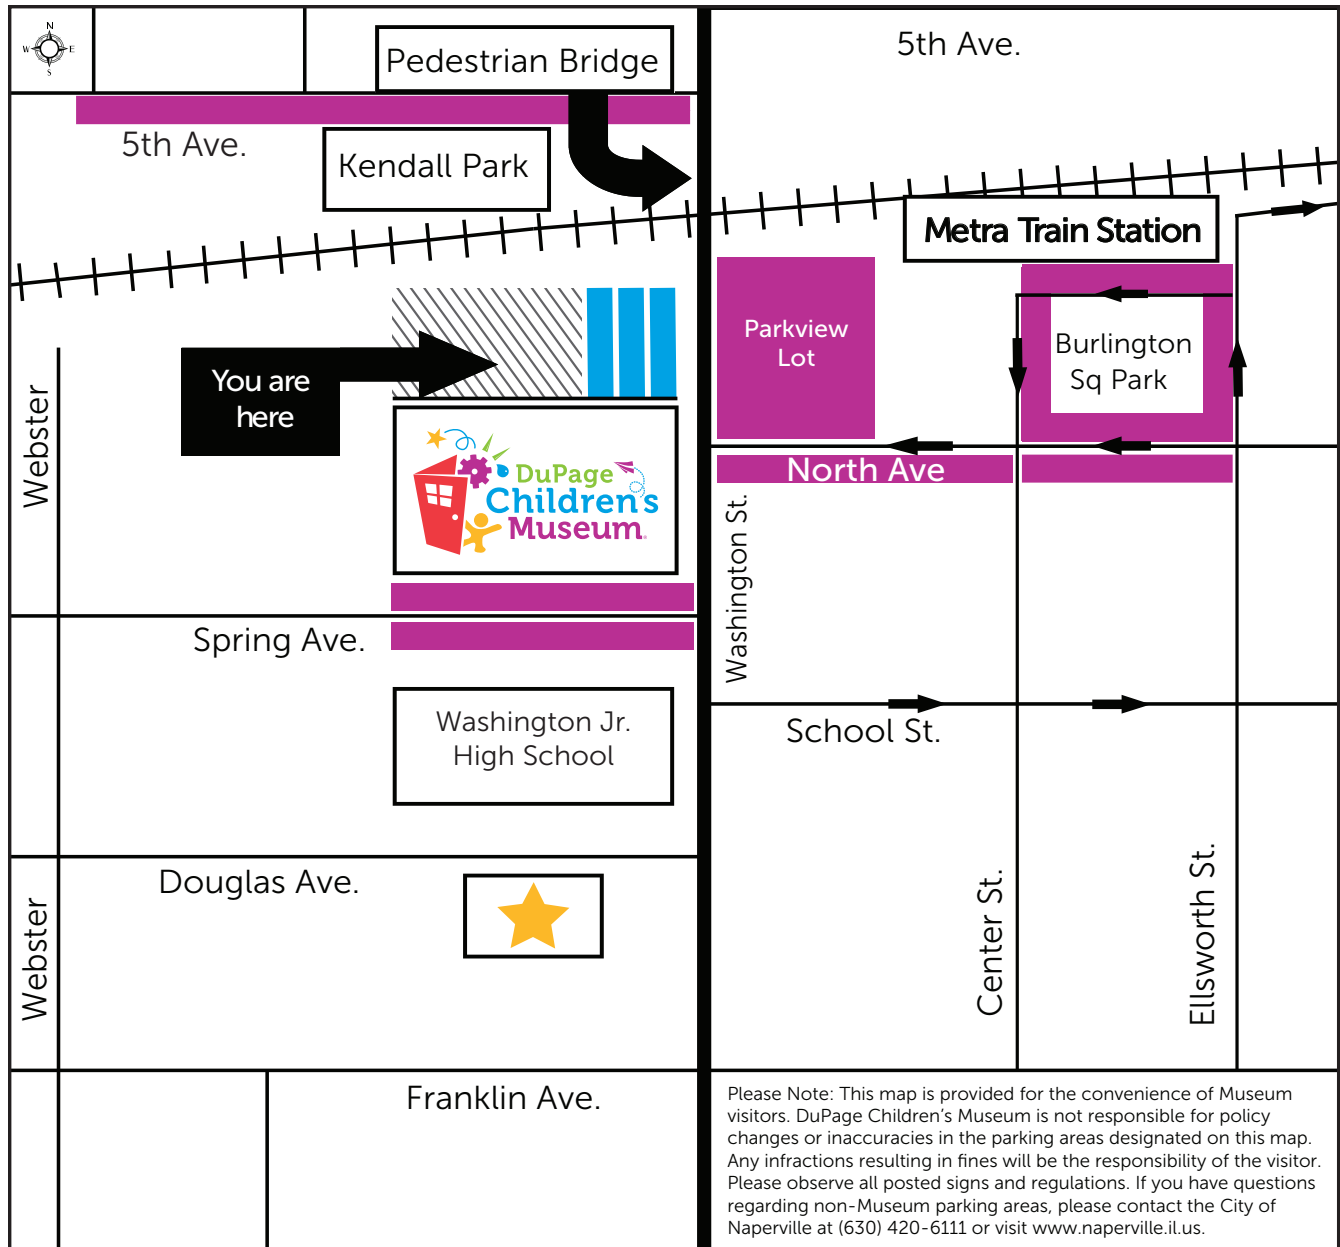

Parking is full!

If the Museum parking lot is at capacity, please use one of the following alternative parking areas.

 **Daily Fee Parking:** Pay by phone available or walk to the Pay Stations at the Metra Station. Contact PayByPhone: 1-888-450-7275 or www.paybyphone.com

 **Free After 9:00 AM:** Commuter Parking Spots at the Museum are FREE after 9:00 AM and weekends

 **Weekends:** Parking in Washington Jr. High School lot allowed on weekends.

Free Hourly Parking: 2, 3, and 4-hour parking is available on the streets surrounding the Museum. Please pay careful attention to posted signs for timing.