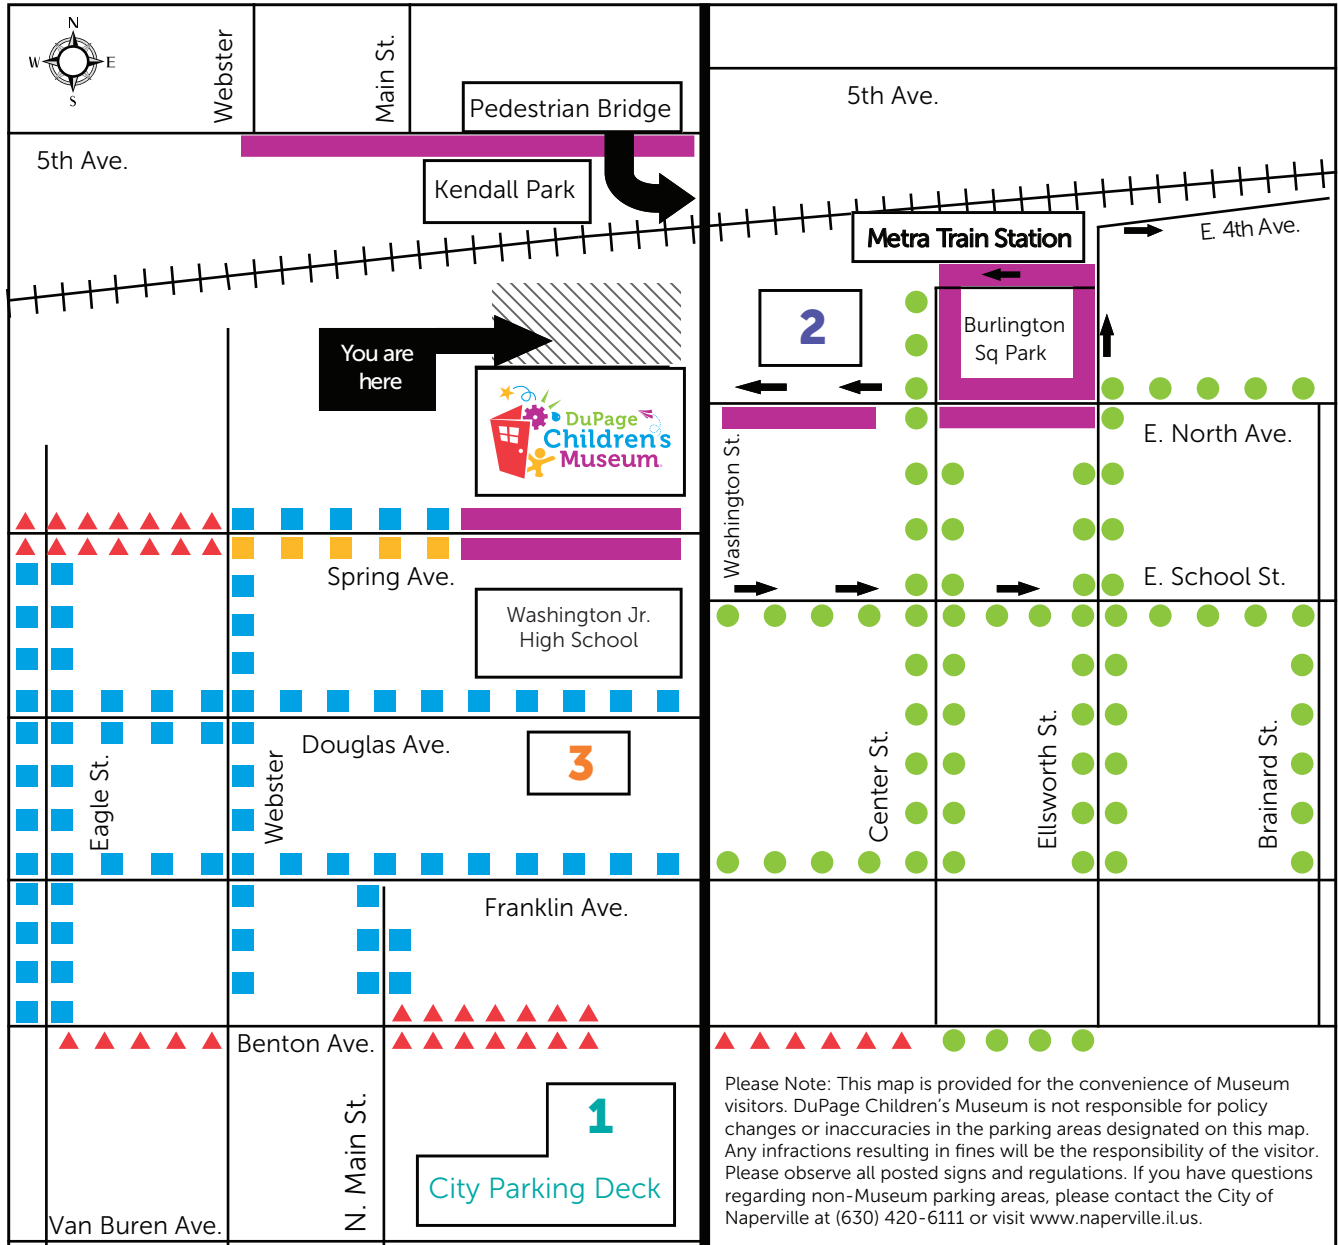

Sorry, parking is full!

If the Museum parking lot is at capacity, please use one of the following alternative parking areas.

Please Note: This map is provided for the convenience of Museum visitors. DuPage Children's Museum is not responsible for policy changes or inaccuracies in the parking areas designated on this map. Any infractions resulting in fines will be the responsibility of the visitor. Please observe all posted signs and regulations. If you have questions regarding non-Museum parking areas, please contact the City of Naperville at (630) 420-6111 or visit www.naperville.il.us.

- 1** Any Days – City of Naperville Parking Deck. Ground level parking (3 hrs) or all day 2nd level parking & up, both free of charge after 9:00 a.m.
- 2** Weekends Only – Parking in commuter permit spots is allowed free of charge on Saturday & Sunday only.
- 3** Weekends & School Holidays – Parking in Washington Jr. High School lot allowed on weekends & school holidays only.
- \$2 Daily Fee parking.** You must walk to Metra train station to deposit \$2 in central slot for all day parking. 6 a.m. – 6 p.m.
- ● ● ● 4 hour parking* ■ ■ ■ ■ 3 hour parking* * 2, 3 and 4 hour parking is free of charge during posted hours. Please note hours on signs.
- ▲ ▲ ▲ ▲ 2 hour parking* ■ ■ ■ ■ 3 hour parking** ** 3 hour parking 8:00 a.m. -2:30 p.m.; NO parking 2:30-3:30 p.m.
- ➔ One-way road EAST ➔ One-way road WEST